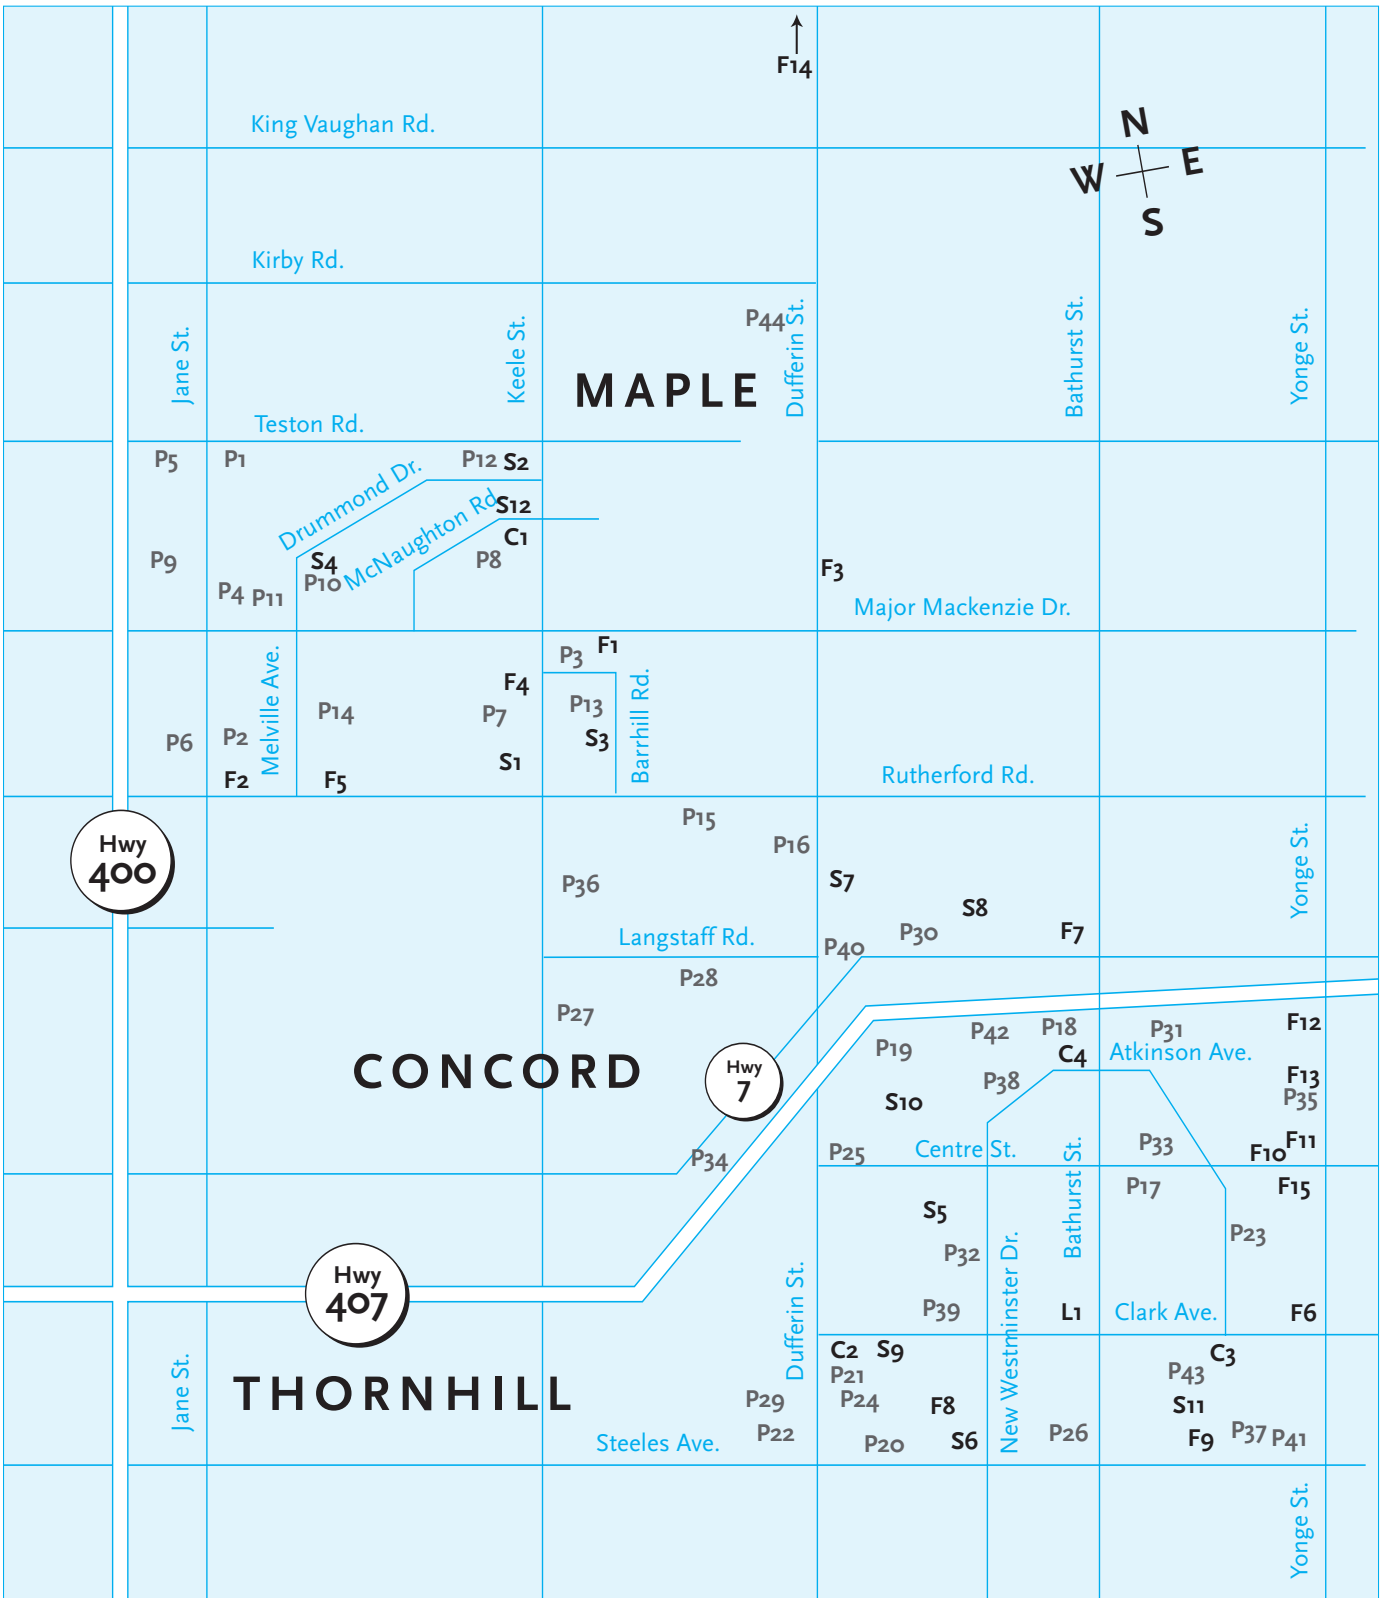

Maps

WEST VAUGHAN LEISURE & RECREATION LOCATIONS

Please use the following map to find your program location(s).

There are many program locations, parks, and trails offering a wide range of activities/sports for your recreational enjoyment!
 Please note: Map is not to scale. For general reference purposes only. To view detailed locations please use the City of Vaughan navigator at: www.vaughangis.info

Maps / PARKS & PROGRAM LOCATION LEGEND

Program Locations

- C Community Centre
- L Library
- S School
- F Other Facility
- P Park/Parkette

KLEINBURG

- L1 Kleinburg Library
10341 Islington Ave.
- S1 Kleinburg Public School

*Outdoor Lighting

Many other parks and parkettes exist in your neighbourhood.

For detailed locations please use the Vaughan Navigator found on the City of Vaughan website at: www.vaughaninfo.ca

Maps / CENTRAL/EAST VAUGHAN LEISURE & RECREATION LOCATIONS

Please use the following map to find your program location(s).

There are many program locations, parks, and trails offering a wide range of activities/sports for your recreational enjoyment!
 Please note: Map is not to scale. For general reference purposes only. To view detailed locations please use the City of Vaughan navigator at: www.vaughangis.info